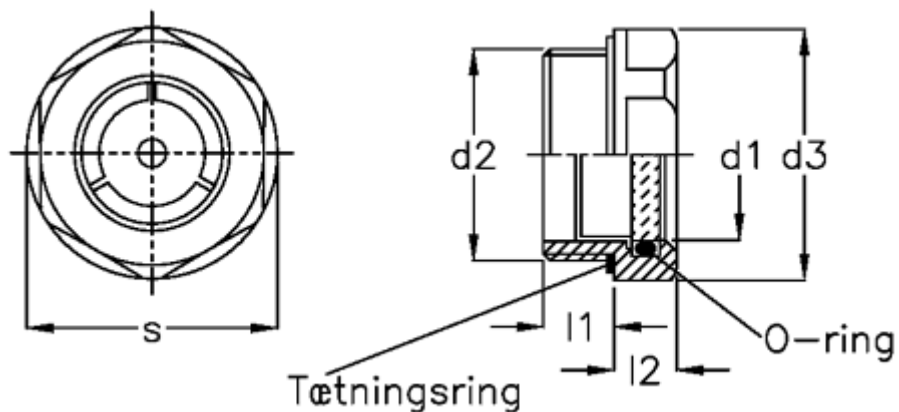

# Data Sheet

Article number: 2074332G112BS

Description: E+G Oil level sight glass GN 743-32-G1 1/2-BS

## Measures

d1	= 32
d2	= G1 1/2
d3	= 60
l1	= 13
l2	= 9
Max pressure	= -
Max vacuum mbar	= -
s	= 55